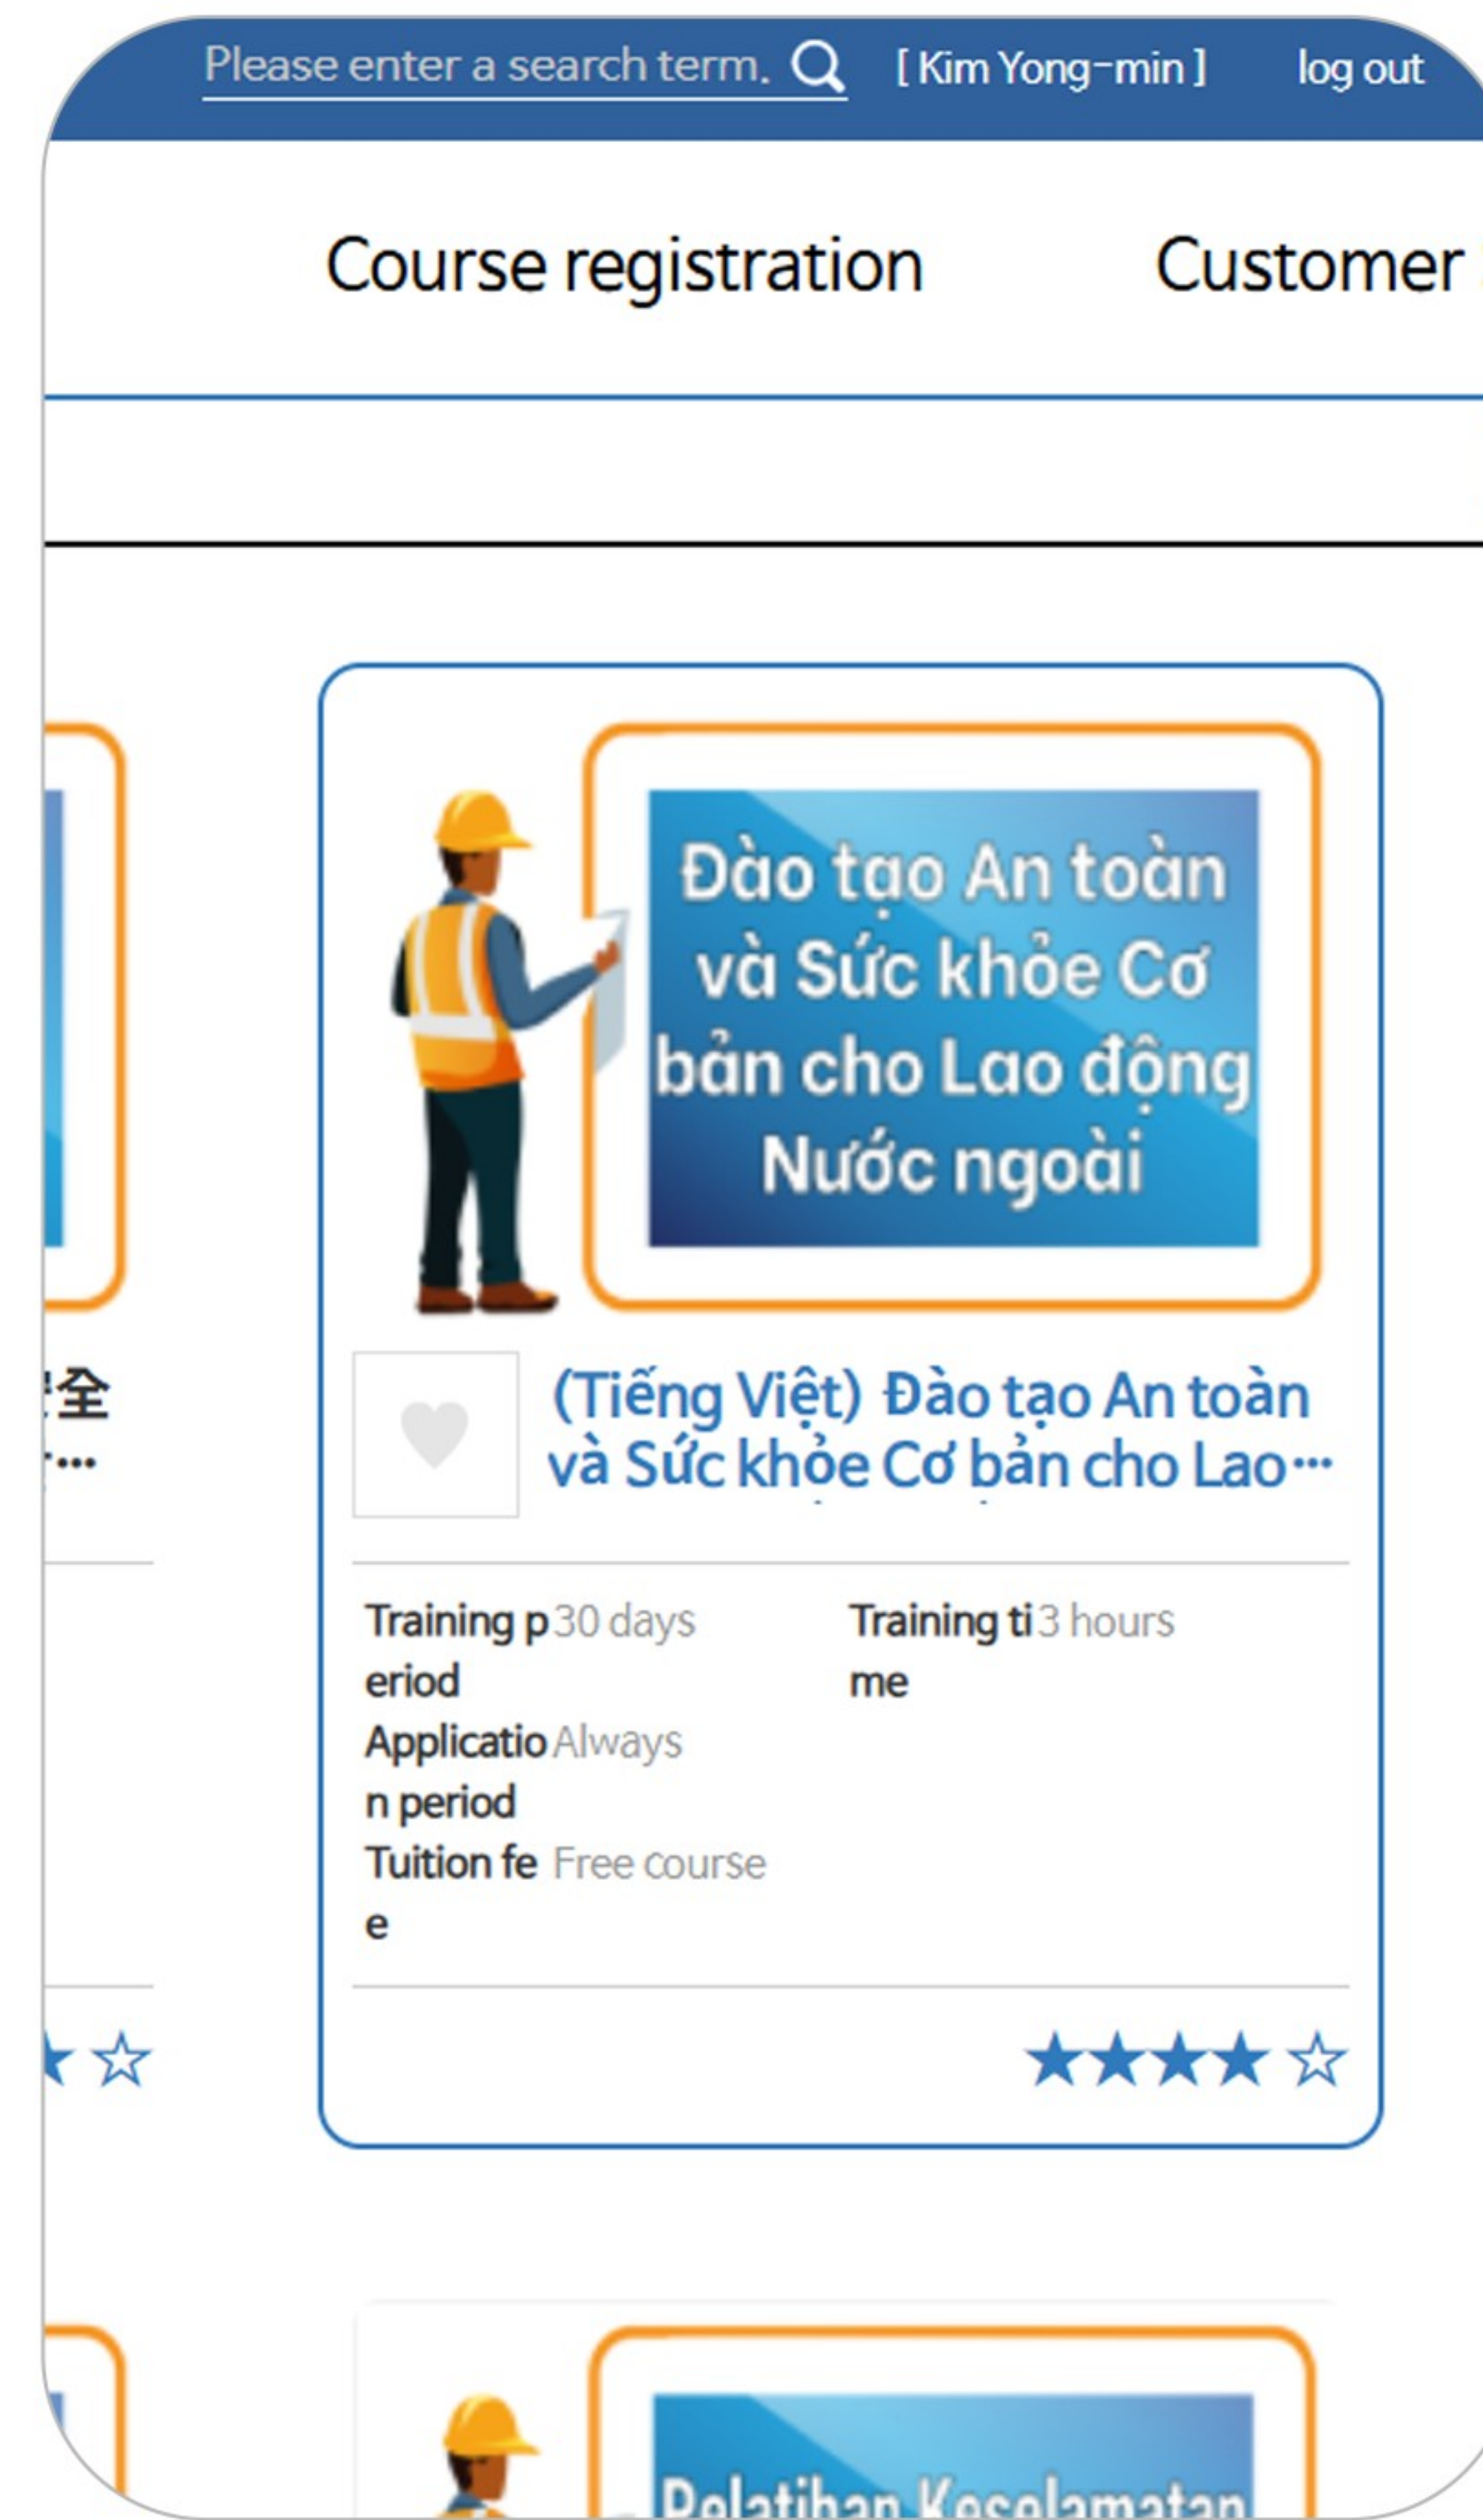

Find "Log in" at the very top of the page.

You can check the course content through 'Course Registration'.

Please select a course in the language that suits you.

You can check it in 'My Page' > 'My Learning'.