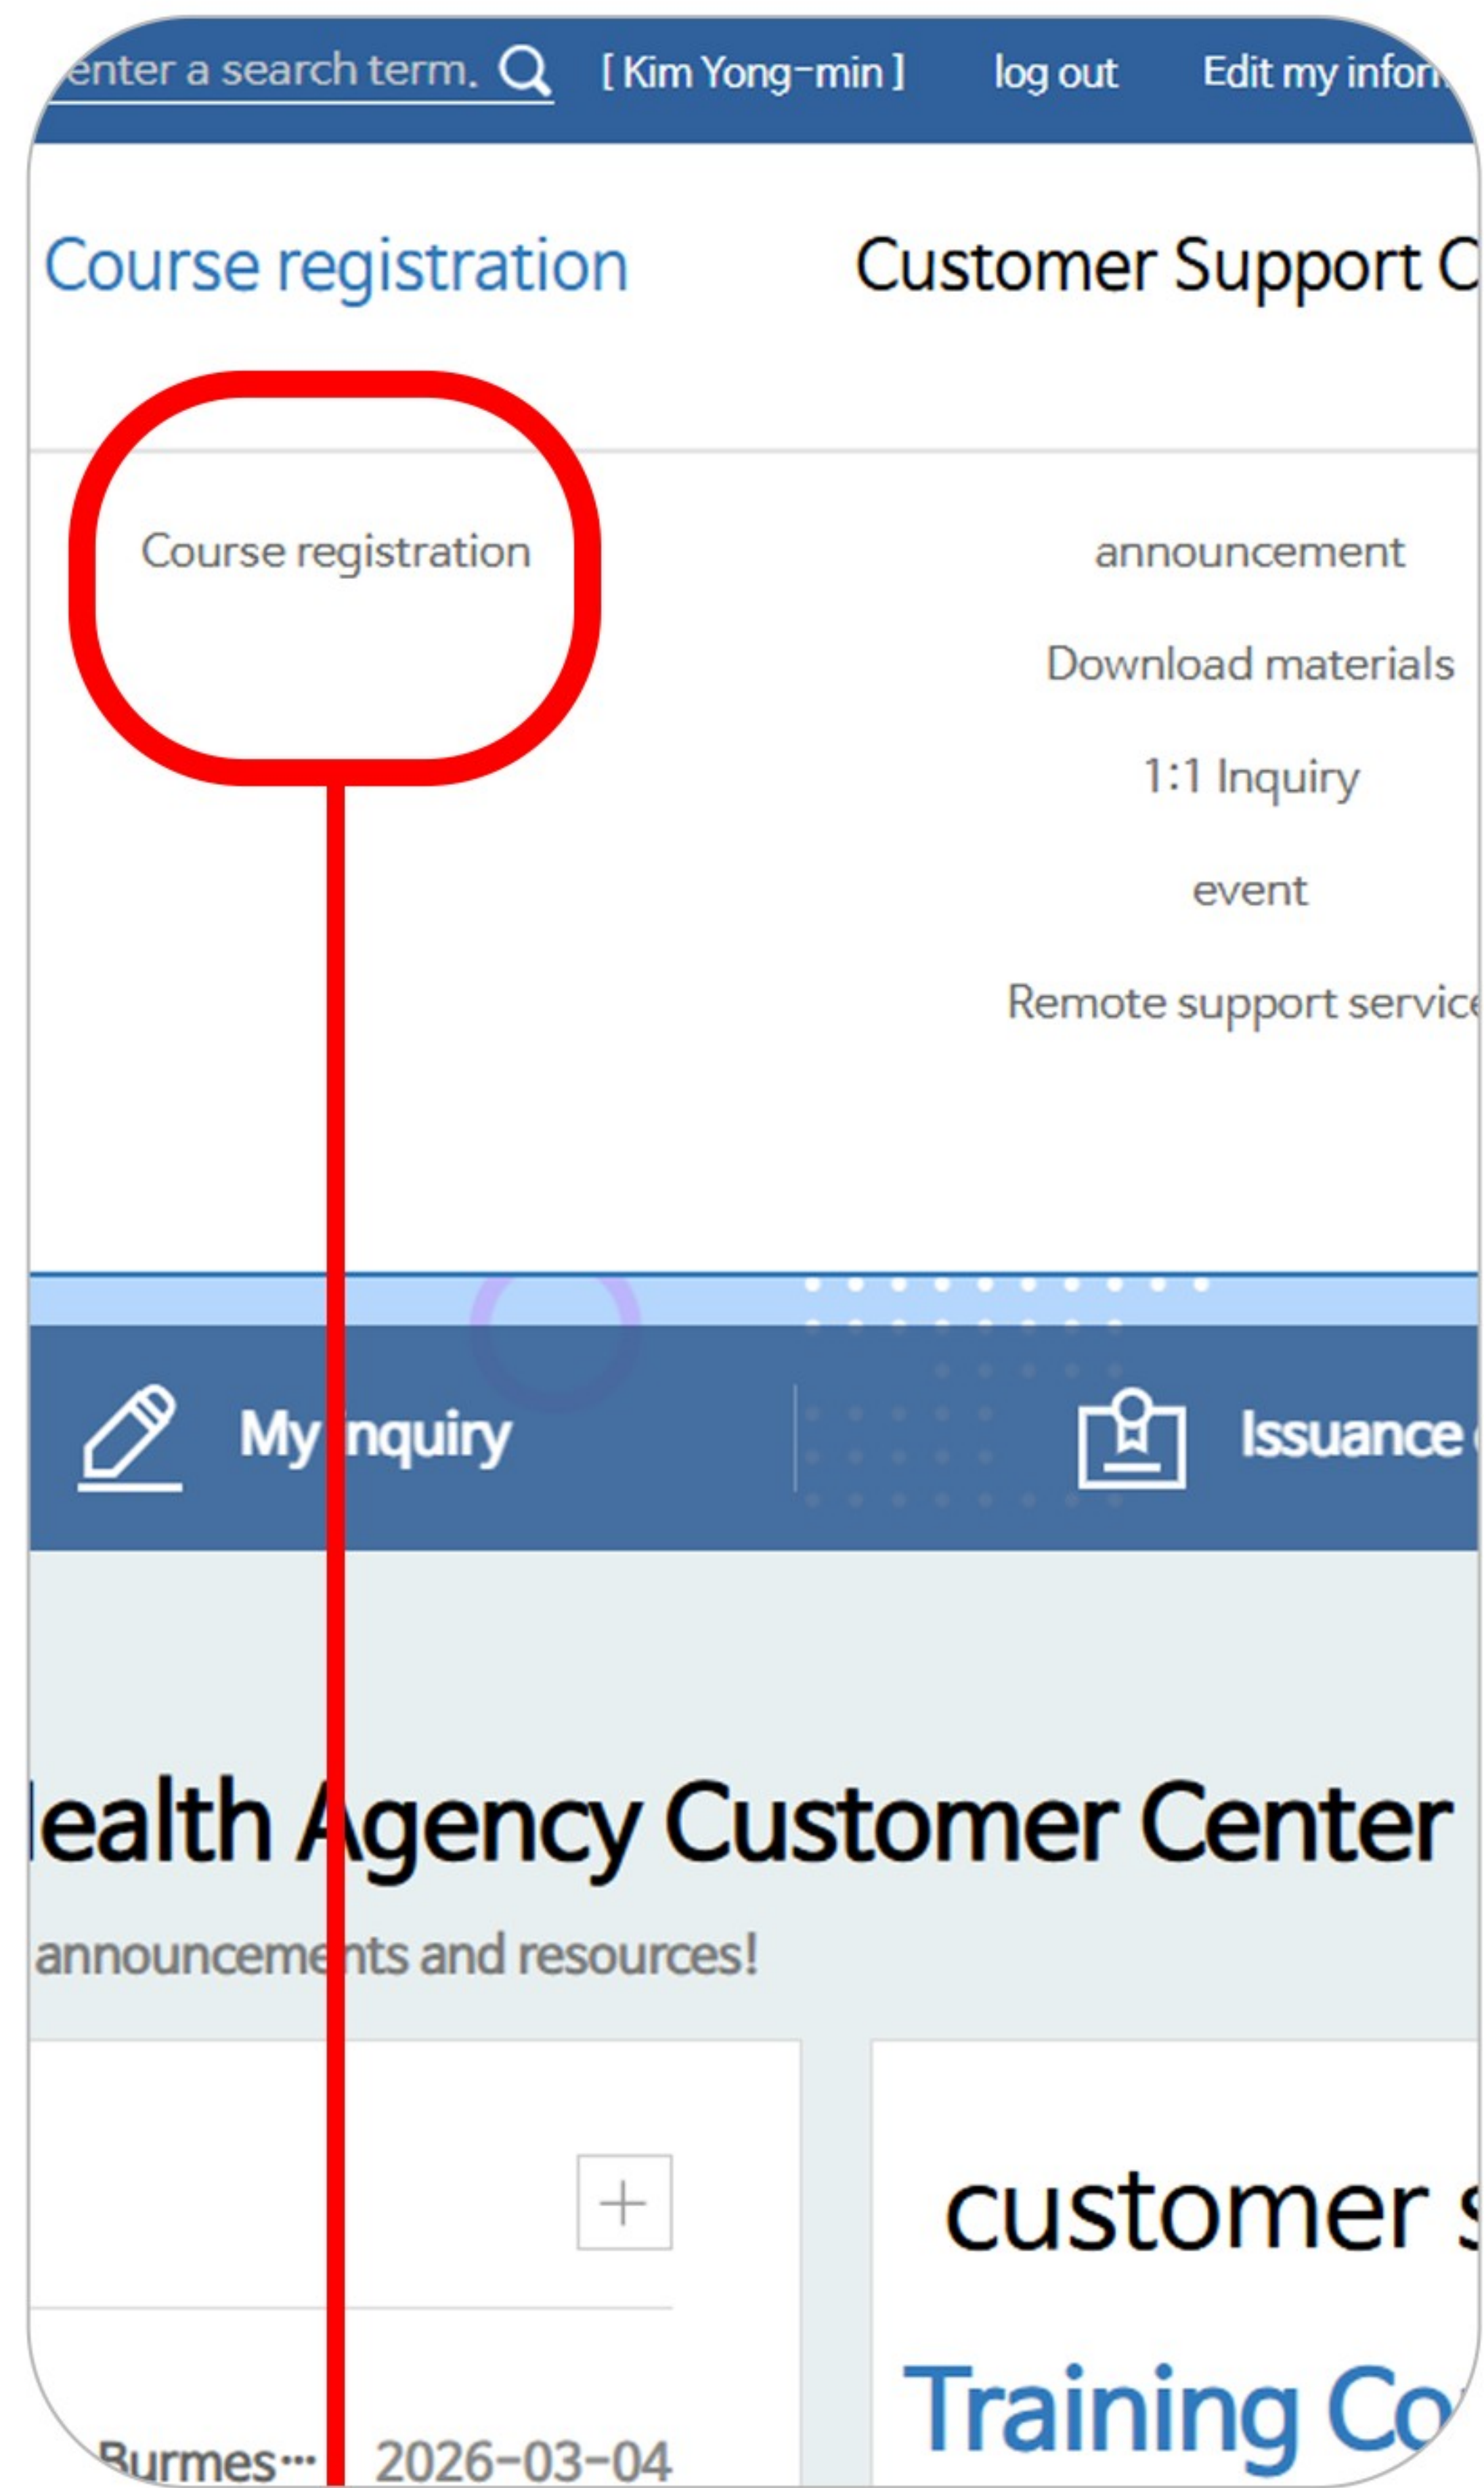

Find "Log in" at the very top of the page.

You can check the course content through 'Course Registration'.

Please select a course in the language that suits you.

You can check it in 'My Page' > 'My Learning'.