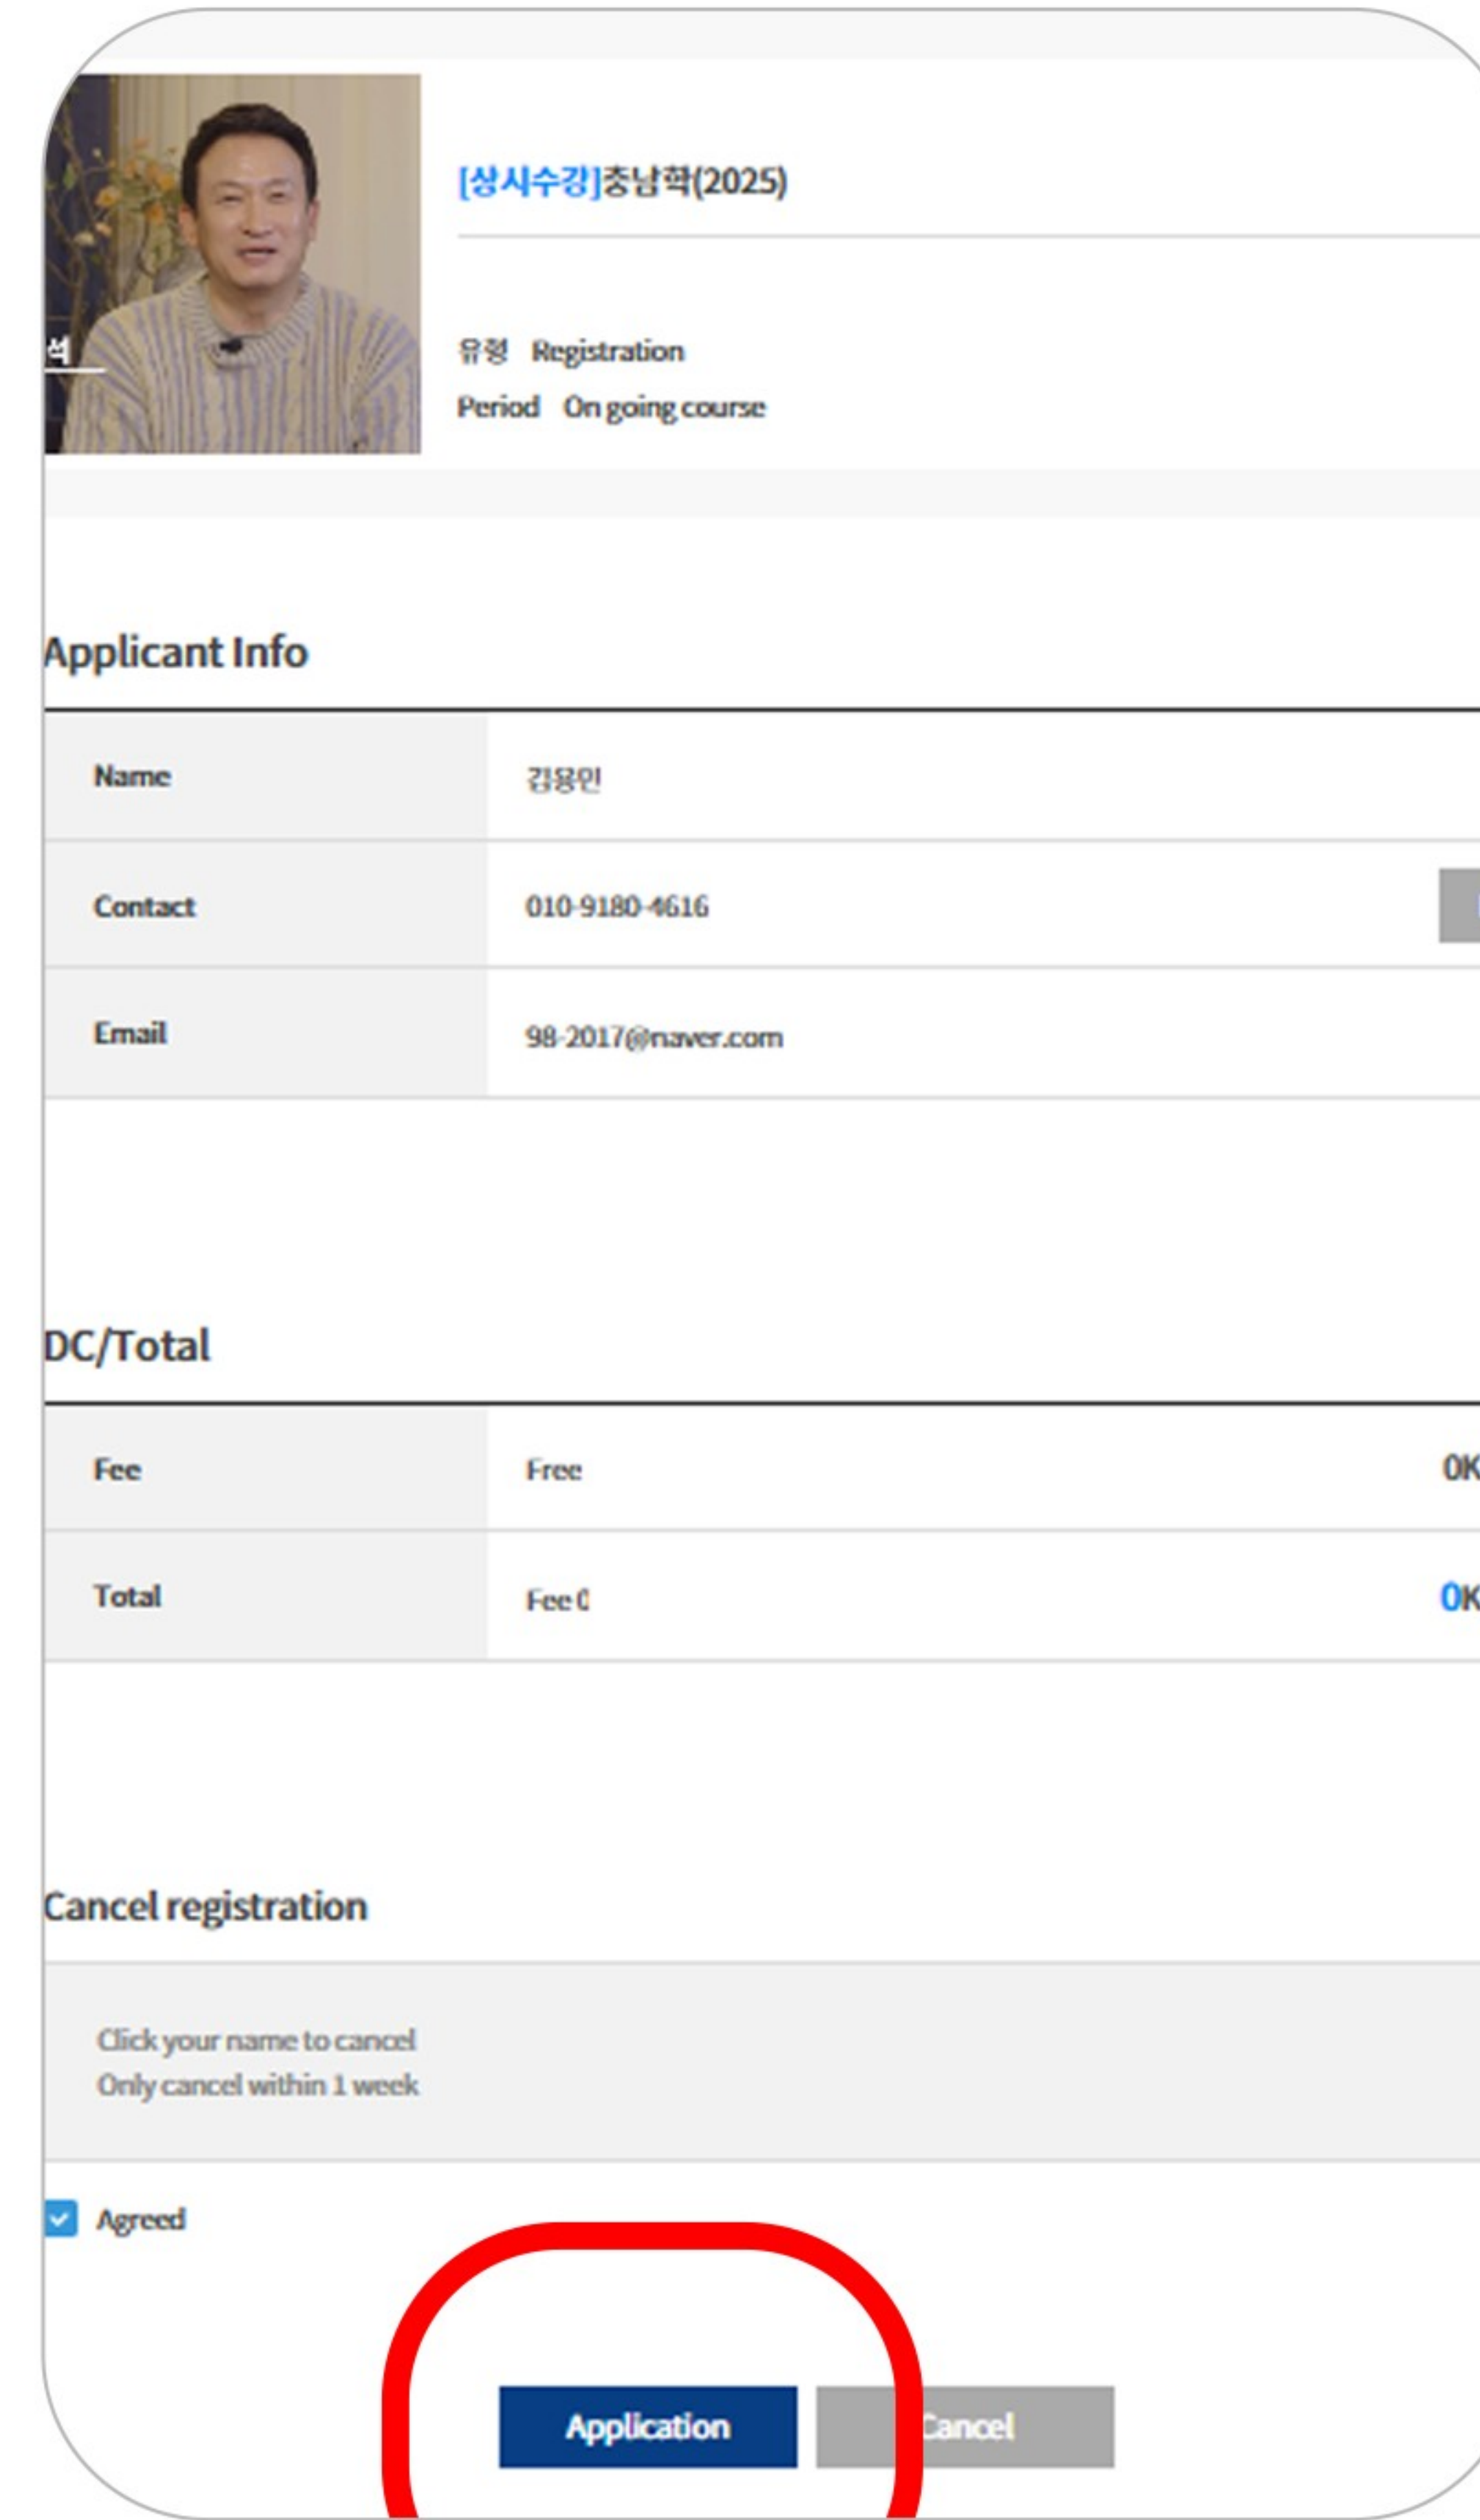

Find “Login” at the top of the page.

When you select the desired course, 'Registration' will appear.

Click 'Application' to register for the course.

Click 'My Course' in the top right corner to access your courses.